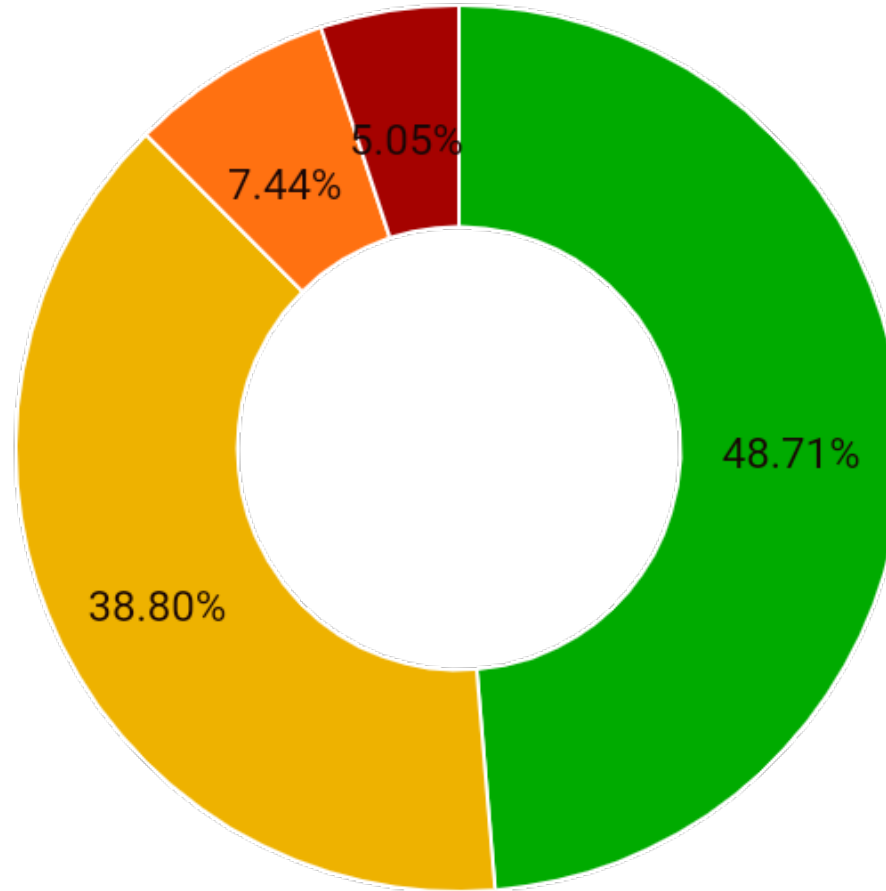

Regularity in % of HRV curve

■ >90 ■ 70-90 ■ 50-70 ■ <50

HRV-Recording-30062022-190707

DATE (HH:MM:SS)
30.06.22 19:07:07

TIME (HH:MM:SS)
00:04:27

MAXIMUM
76.4 HR

MINIMUM
51 HR

DIFFERENCE MIN/MAX
25.4 HR

AVERAGE OF SESSION
64.52 HR

YOUR SCORE:
372.44

SDNN
80.70 ms

RMSSD
65.74 ms

NN50
135

PNN50
47.37 %

STRESS INDEX
34.93

AVERAGE HR
64.10 HR