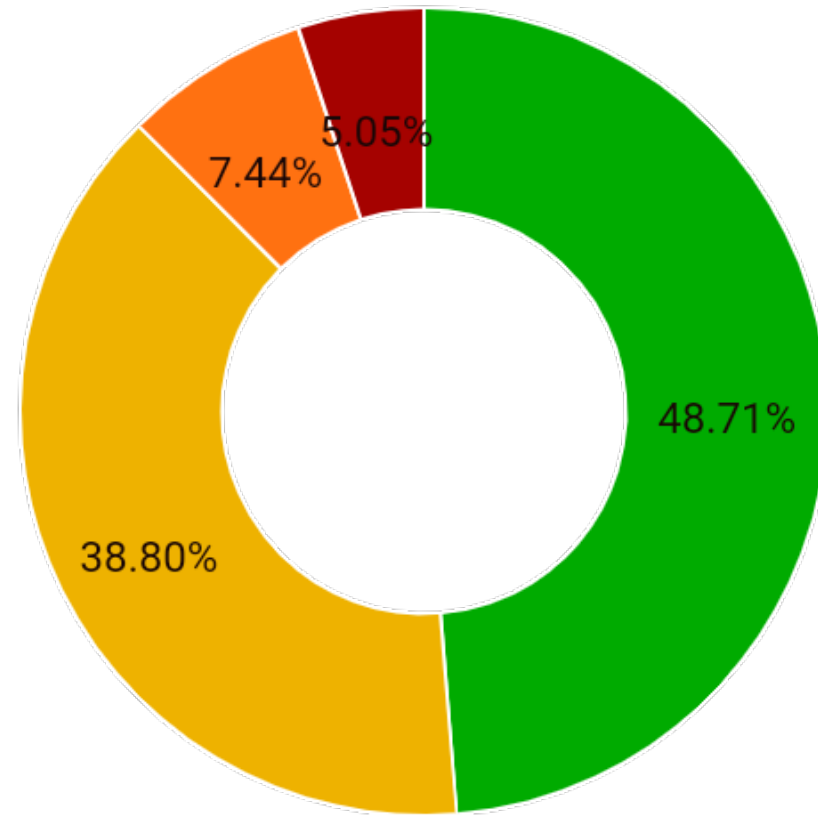

Regularity in % of HRV curve

HRV-Recording-30062022-190707

DATUM (SS:MM:SS)
30.06.22 19:07:07

ZEIT (SS:MM:SS)
00:04:27

MAXIMUM
76.4 HR

MINIMUM
51 HR

DIFFERENZ MIN/MAX
25.4 HR

DURCHSCHNITT SESSION
64.52 HR